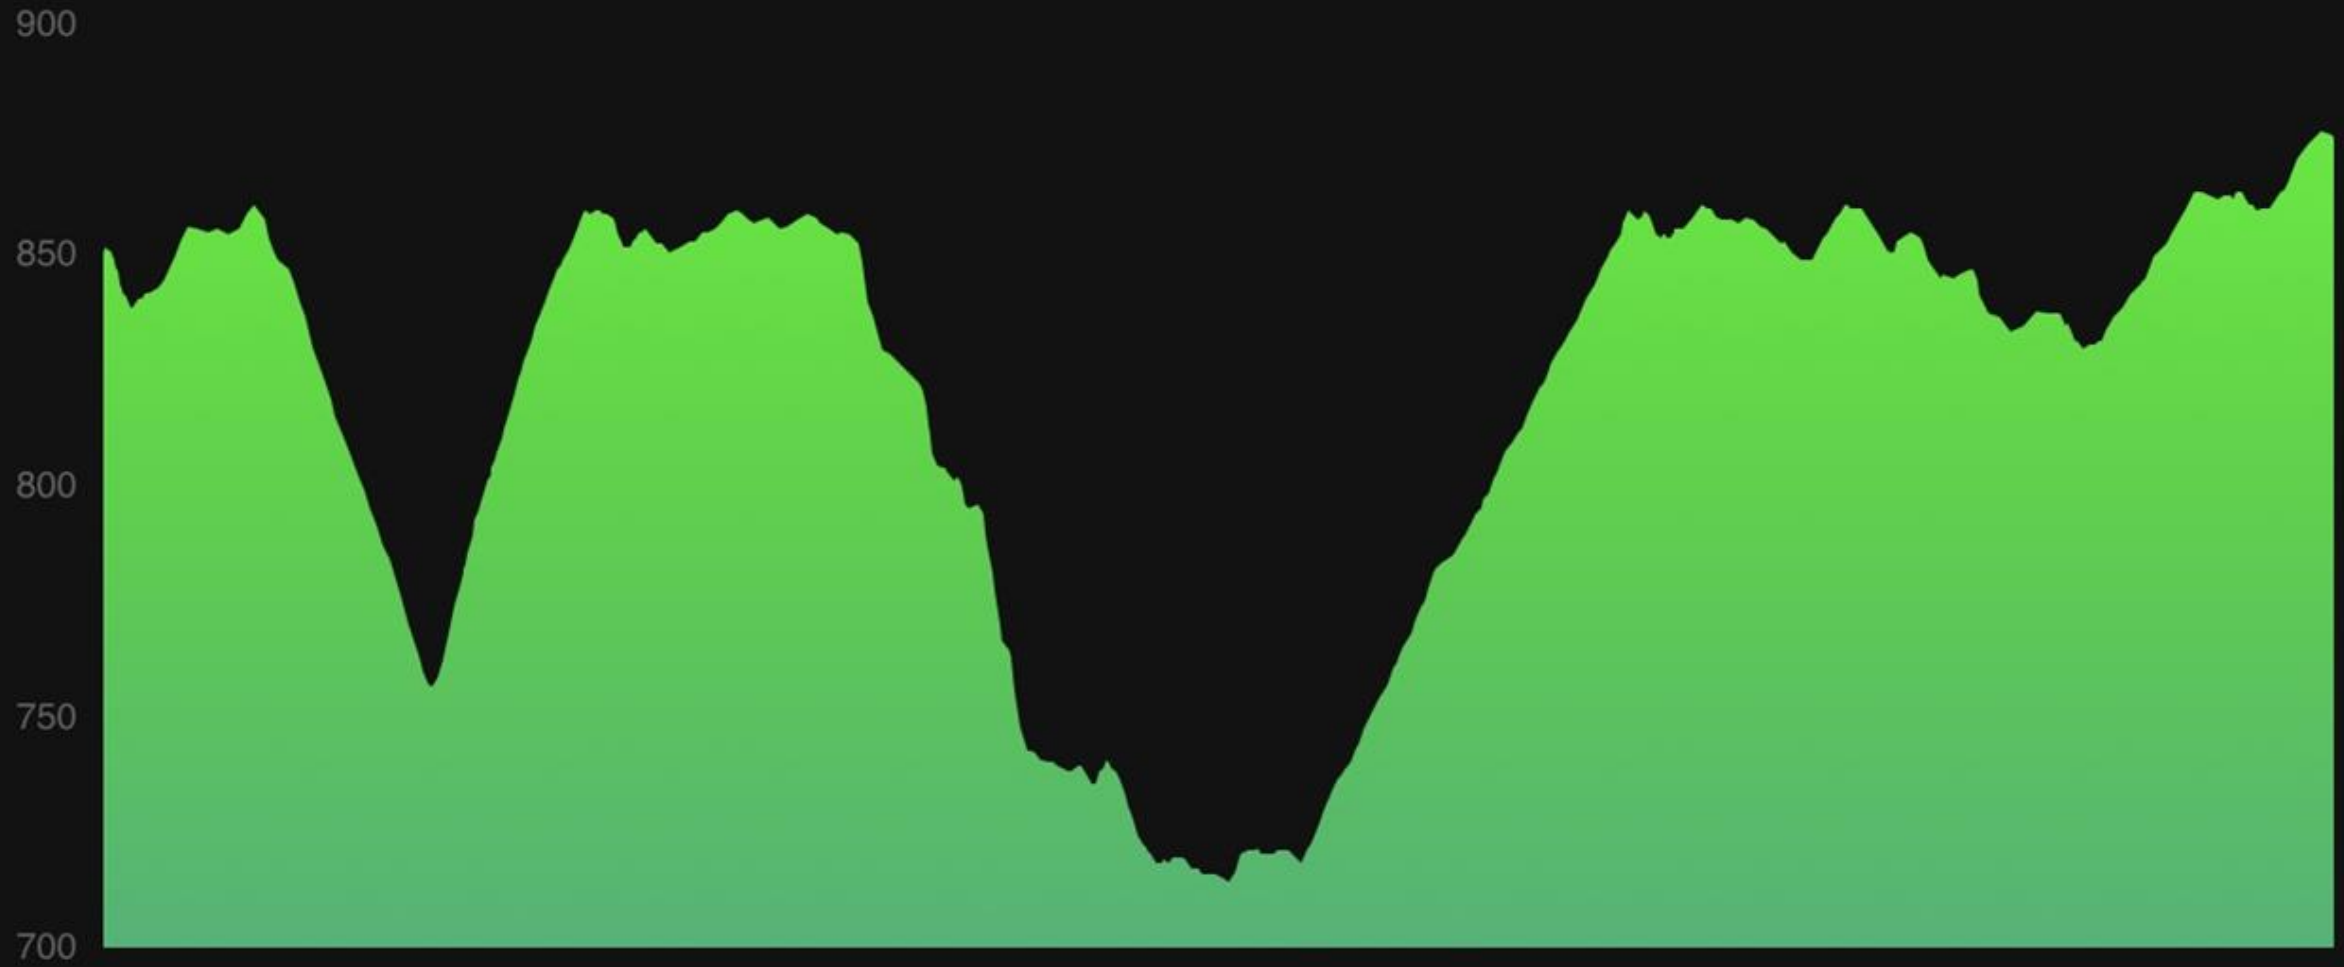

Big Hill Bonk Course

Big Hill Bonk Elevation Profile

Close

Elevation (ft)

Overlay

~ 340 feet of gain per loop